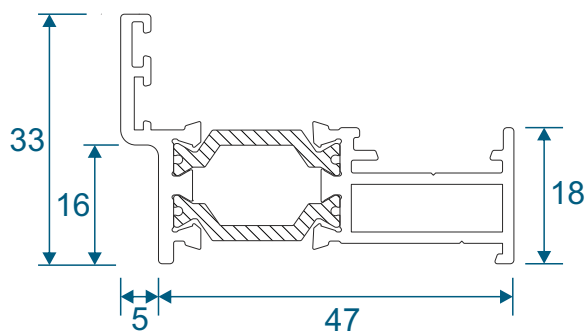

Jambs	8
Threshold - With & Without Cill	9
Head - With & Without Extension	10
Double Door Meeting Stiles	11

Open In Doors

Jambs	12
Threshold - With & Without Cill	13
Head - With & Without Extension	14
Double Door Meeting Stiles	15

Lay Bars - For Open In & Out Doors	16
Coupling - Open Out Doors	17
Coupling - Open In Doors	18
Astragal Bars	19

Outer Frame, Sash & Handle Plate

W20015 - Equal Leg Outer Frame

W20027 - Sash

W20038 - Lock / Handle Plate

ETC479 - 225mm Cill

Open Out Door

Hinge Jamb

Locking Jamb

Open Out Door

Threshold With No Cill

Threshold With 150mm Cill

Open Out Door

Open In Door - Door to Opening Window

Open In Door - Door to Fixed Window

Astragal Bars

19mm Flat In And Out

25mm Flat In And Out

41mm Flat In And Out

Main Office & Factory

Units 4-5, t: 01268 681612 (20 lines)
Charfleets Road, f: 01268 510058
Canvey Island, e: sales@duration.co.uk
Essex. SS8 0PQ w: www.duration.co.uk