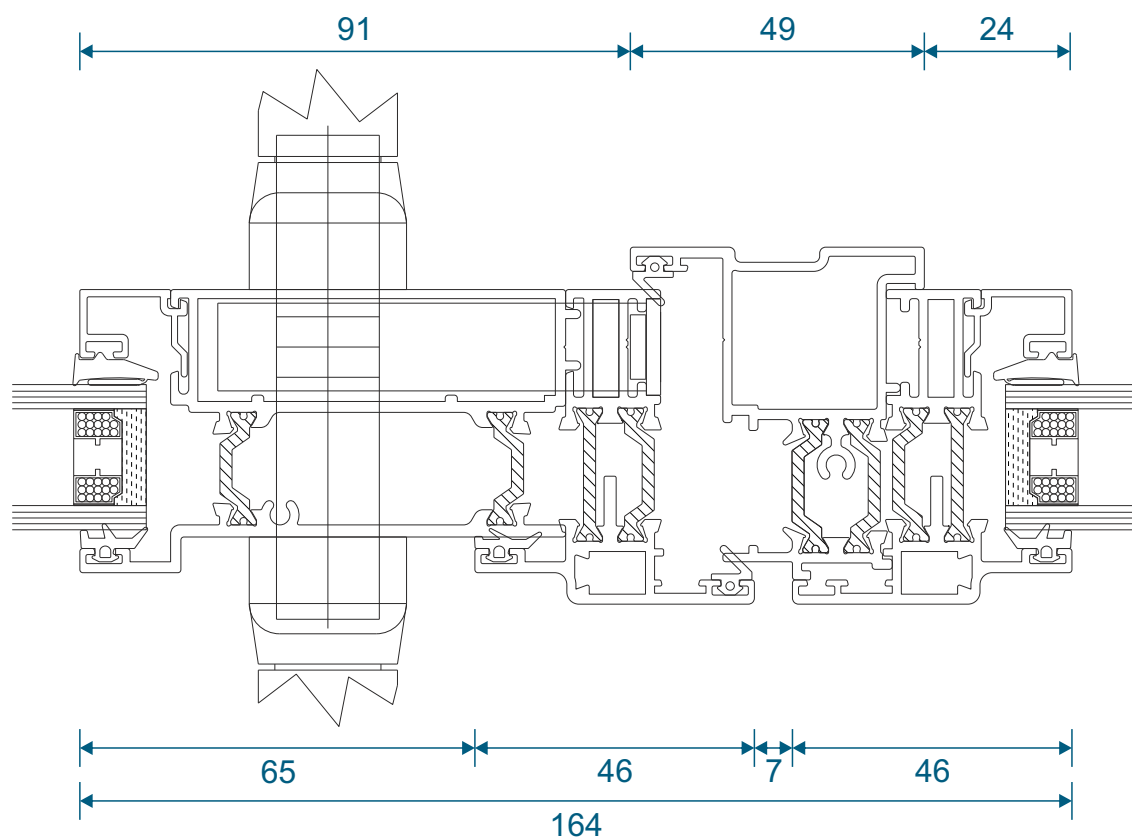

Double Door Meeting Stile - Handle Plate