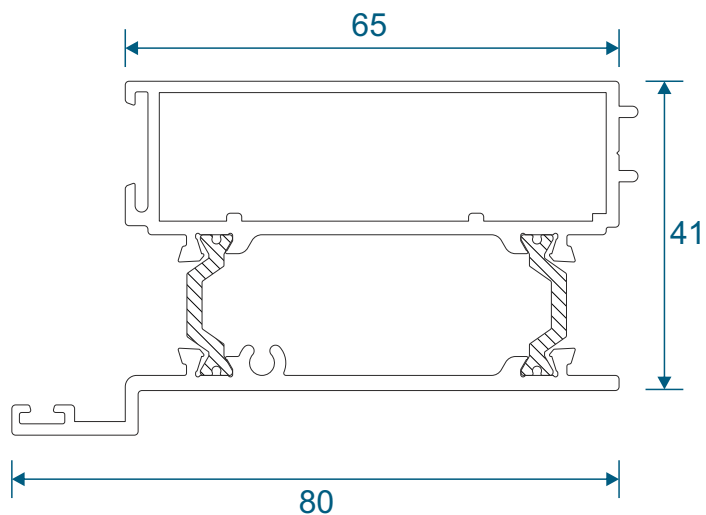

Lay Bars - For Open In & Out Doors	16
Coupling - Open Out Doors	17
Coupling - Open In Doors	18
Astragal Bars	19

Outer Frame, Sash & Handle Plate

W20015 - Equal Leg Outer Frame

W20027 - Sash

W20038 - Lock / Handle Plate

VL72 - Weather Bar

W20168 - Bead

ETC058 - 32mm Head Extension

Cills

ETC451 - 85mm Cill

ETC457 - 150mm Cill

Cills

ETC458 - 190mm Cill

ETC479 - 225mm Cill

Open Out Door

Hinge Jamb

Locking Jamb

Open Out Door

Threshold With No Cill

Threshold With 150mm Cill

Open Out Door

Open In Door - Door to Opening Window

Open In Door - Door to Fixed Window

Astragal Bars

19mm Flat In And Out

25mm Flat In And Out

41mm Flat In And Out

Main Office & Factory

Units 4-5, t: 01268 681612 (20 lines)
Charfleets Road, f: 01268 510058
Canvey Island, e: sales@duration.co.uk
Essex. SS8 0PQ w: www.duration.co.uk