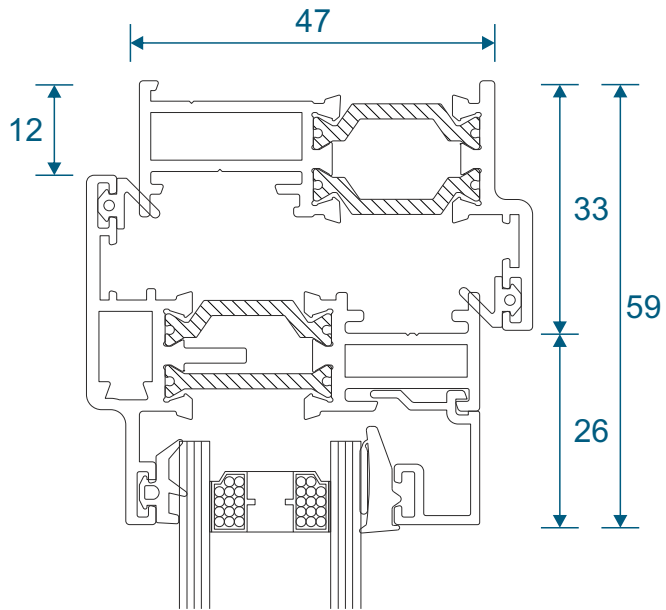

Open Out Door

Head