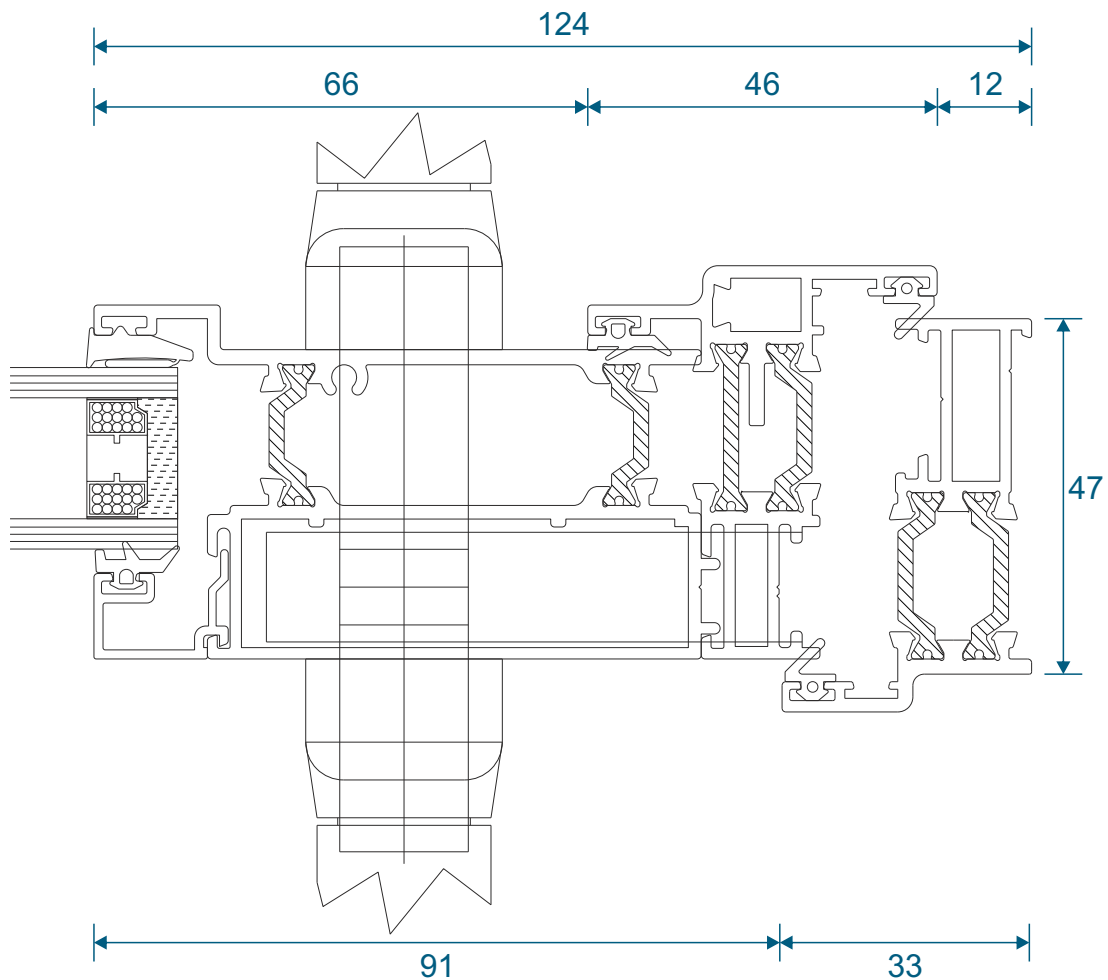

Locking Jamb