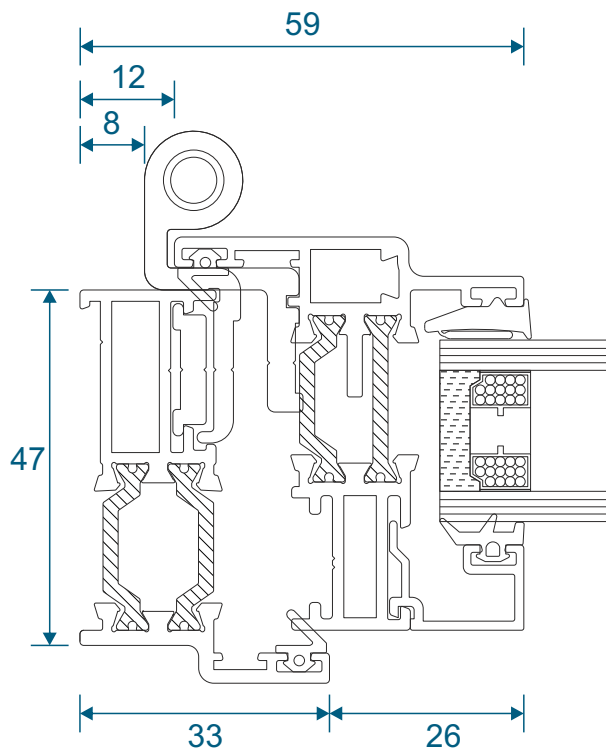

ETC479 - 225mm Cill

Open Out Door

Hinge Jamb

Locking Jamb

Open Out Door

Threshold With No Cill

Threshold With 150mm Cill

Open Out Door

Head

Head With Extension

Open Out Door

Double Door Meeting Stile

Double Door Meeting Stile - Handle Plate

Open In Door

Hinge Jamb

Locking Jamb

Open In Door

Threshold With No Cill

Threshold With 150mm Cill

Open In Door

Head

Head With Extension

Open In Door

Double Door Meeting Stile

Open In Door - Door to Opening Window

Open In Door - Door to Fixed Window

Astragal Bars

19mm Flat In And Out

25mm Flat In And Out

41mm Flat In And Out

Main Office & Factory

Units 4-5, t: 01268 681612 (20 lines)
Charfleets Road, f: 01268 510058
Canvey Island, e: sales@duration.co.uk
Essex. SS8 0PQ w: www.duration.co.uk