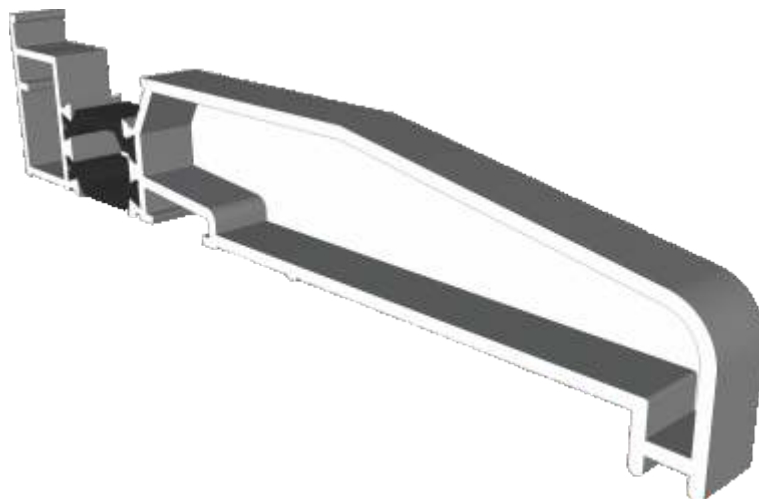

VL72 - Weather Bar

W20168 - Bead

ETC058 - 32mm Head Extension

Cills

ETC451 - 85mm Cill

ETC457 - 150mm Cill

Cills

ETC458 - 190mm Cill

ETC479 - 225mm Cill

Open Out Door

Hinge Jamb

Locking Jamb

Open Out Door

Threshold With No Cill

Threshold With 150mm Cill

Open Out Door