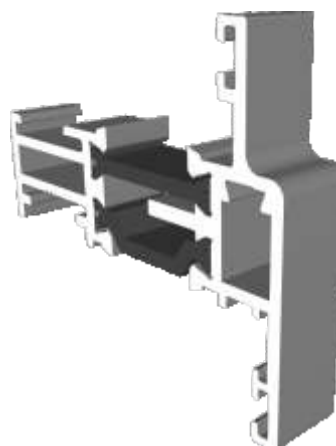

Heritage Stepped Door

Section Identification Guide

DURATION
WINDOWS

Contents

Sections

Outer Frame, Sash & Handle Plate	3
Transom, Mullion & Coupler	4
Astragal Bars, Bead & Extension	5
Cills	6 - 7

Open Out Doors

Jambs	8
Threshold - With & Without Cill	9
Head - With & Without Extension	10
Double Door Meeting Stiles	11

Open In Doors

Jambs	12
Threshold - With & Without Cill	13
Head - With & Without Extension	14
Double Door Meeting Stiles	15

Lay Bars - For Open In & Out Doors	16
Coupling - Open Out Doors	17
Coupling - Open In Doors	18
Astragal Bars	19

Outer Frame, Sash & Handle Plate

W20015 - Equal Leg Outer Frame

W20027 - Sash

W20038 - Lock / Handle Plate