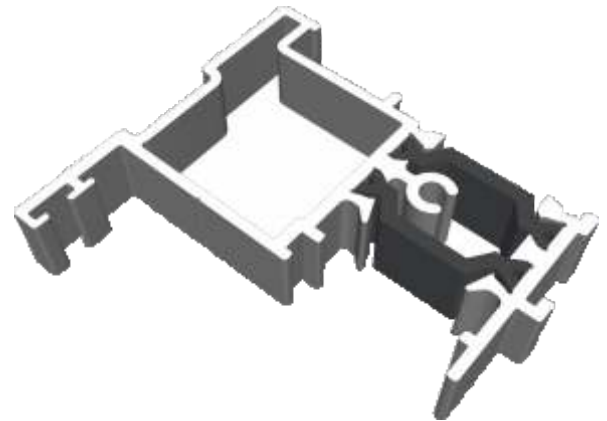

W20048 - Mullion For Double Door