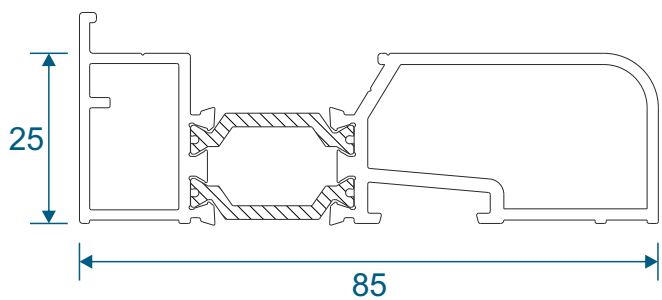

VL72 - Weather Bar

W20168 - Bead

ETC058 - 32mm Head Extension

Cills

ETC451 - 85mm Cill

ETC457 - 150mm Cill

Cills

ETC458 - 190mm Cill

ETC479 - 225mm Cill

Open Out Door

Hinge Jamb

Locking Jamb

Open Out Door

Threshold With No Cill

Threshold With 150mm Cill

Open Out Door