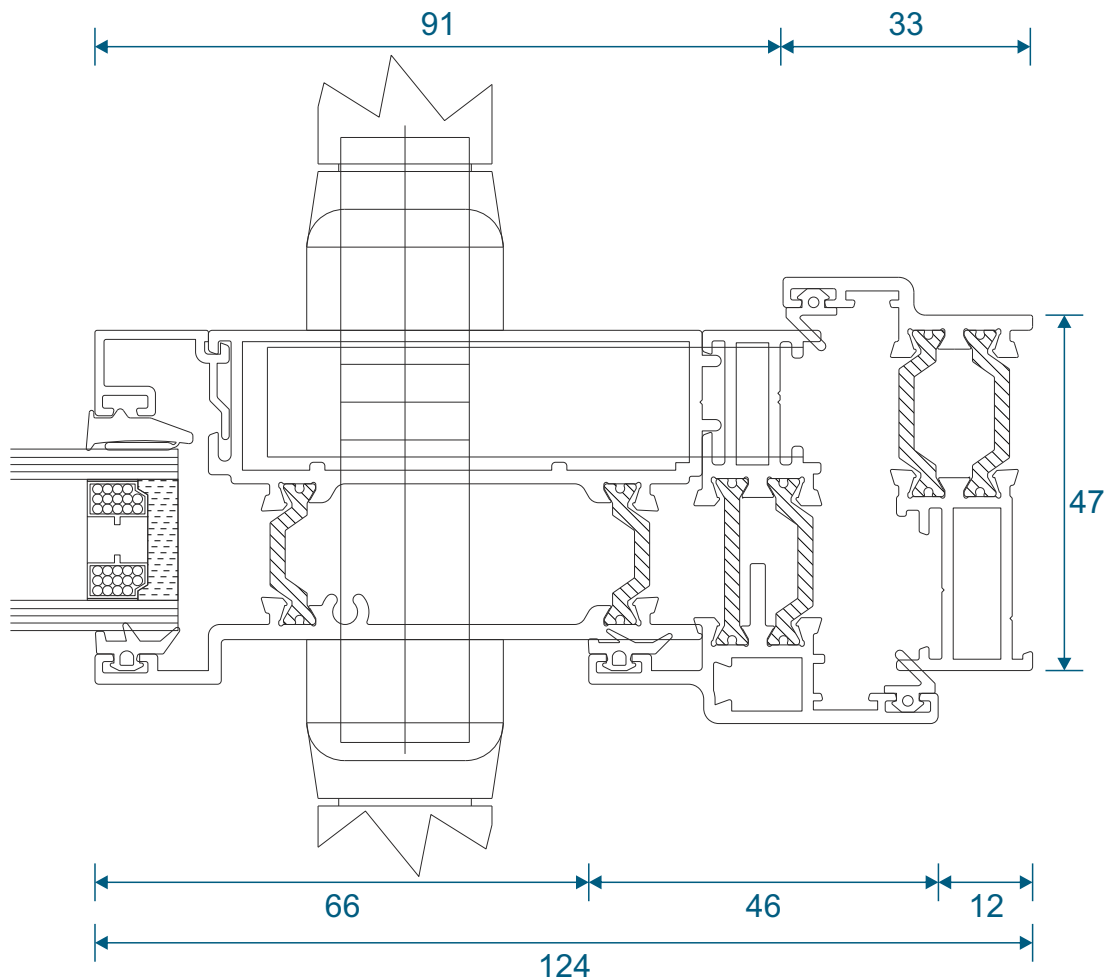

VL72 - Weather Bar

W20168 - Bead

ETC058 - 32mm Head Extension

Cills

ETC451 - 85mm Cill

ETC457 - 150mm Cill

Cills

ETC458 - 190mm Cill

ETC479 - 225mm Cill

Open Out Door

Hinge Jamb

Locking Jamb

Open Out Door

Threshold With No Cill

Threshold With 150mm Cill

Open Out Door