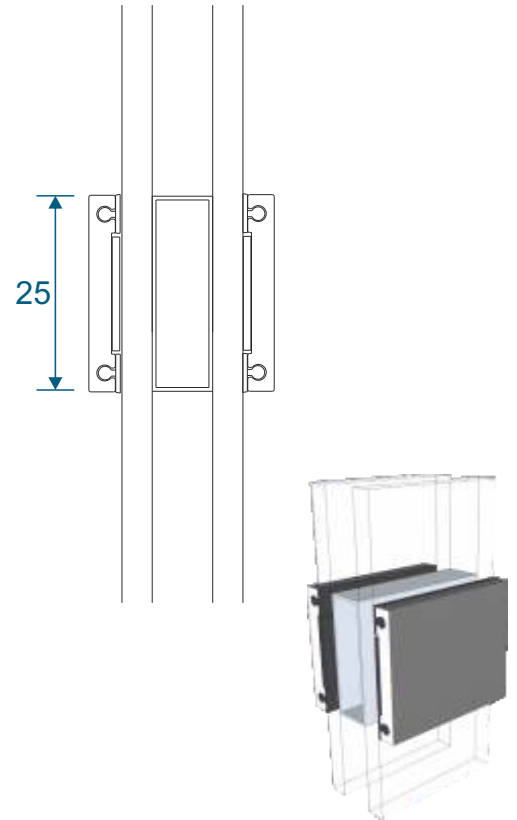

Double Door Meeting Stile - Handle Plate

Lay Bars

Open Out

Open In

Coupling

Open Out Door - Door to Opening Window

Open Out Door - Door to Fixed Window

Coupling

Open In Door - Door to Opening Window

Open In Door - Door to Fixed Window

Astragal Bars

19mm Flat In And Out

25mm Flat In And Out

41mm Flat In And Out

Main Office & Factory

Units 4-5, t: 01268 681612 (20 lines)
Charfleets Road, f: 01268 510058
Canvey Island, e: sales@duration.co.uk
Essex. SS8 0PQ w: www.duration.co.uk