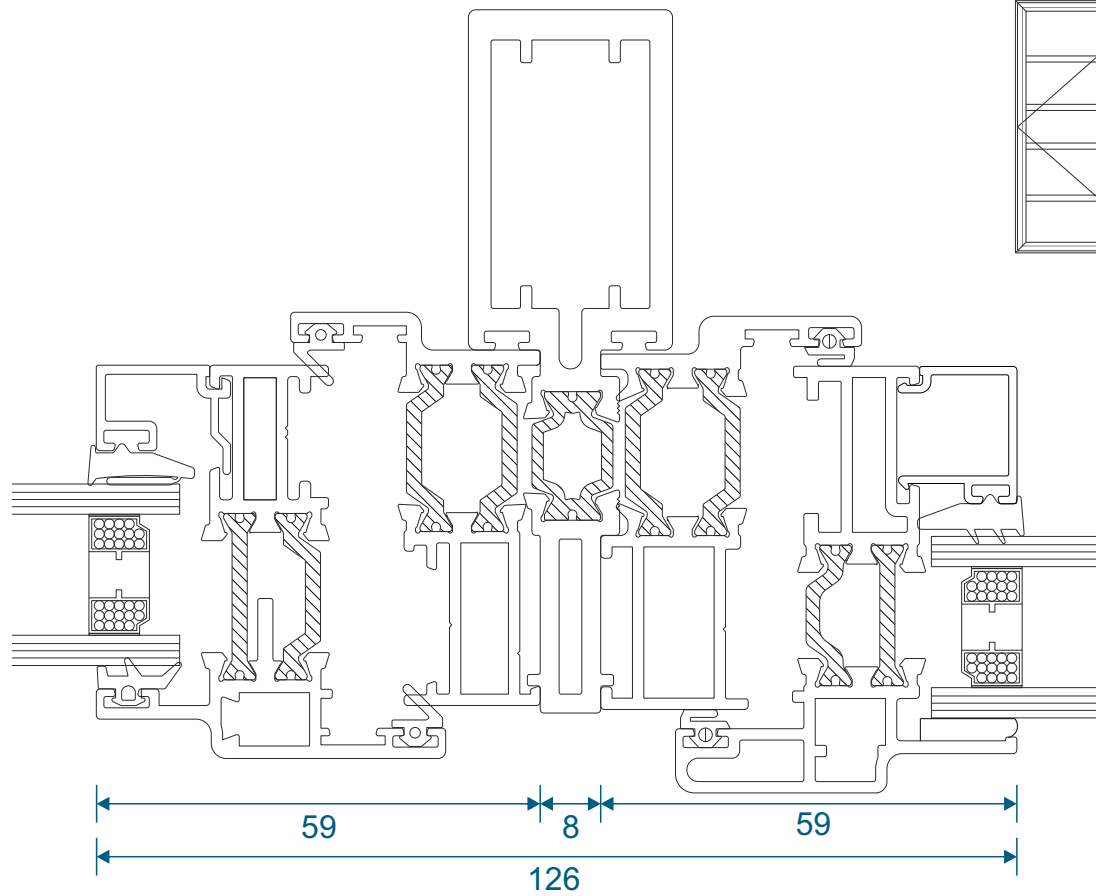

Double Door Meeting Stile - Handle Plate

Lay Bars

Open Out

Open In

Coupling

Open Out Door - Door to Opening Window

Open Out Door - Door to Fixed Window

Coupling

Open In Door - Door to Opening Window

Open In Door - Door to Fixed Window

Astragal Bars

19mm Flat In And Out

25mm Flat In And Out

41mm Flat In And Out

Main Office & Factory

Units 4-5, t: 01268 681612 (20 lines)
Charfleets Road, f: 01268 510058
Canvey Island, e: sales@duration.co.uk
Essex. SS8 0PQ w: www.duration.co.uk