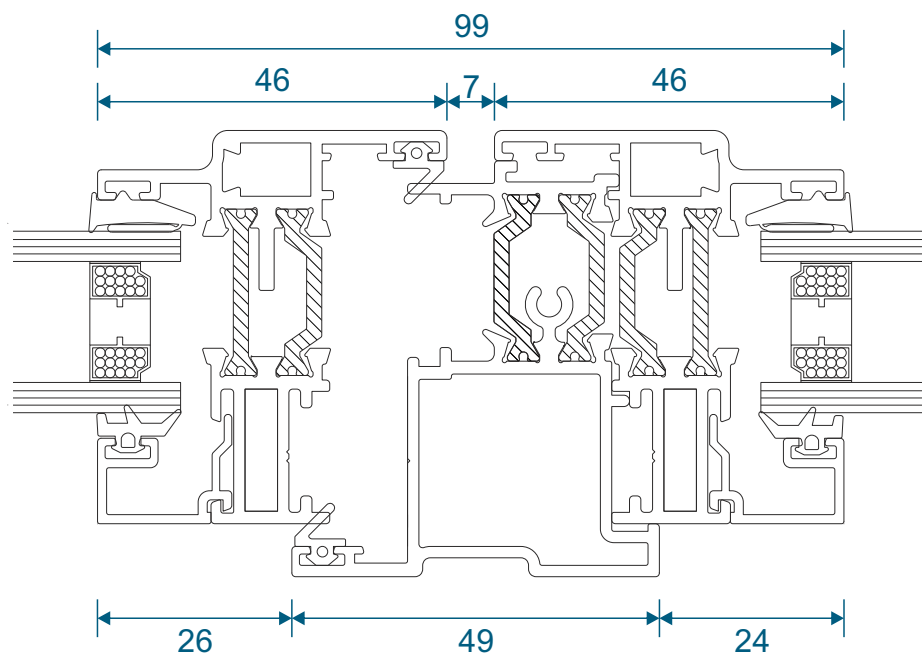

ETC479 - 225mm Cill

Open Out Door

Hinge Jamb

Locking Jamb

Open Out Door

Threshold With No Cill

Threshold With 150mm Cill

Open Out Door

Open In Door

Threshold With No Cill

Threshold With 150mm Cill

Open In Door

Head

Head With Extension

Open In Door

Double Door Meeting Stile

Double Door Meeting Stile - Handle Plate

Lay Bars

Open Out

Open In

Coupling

Open Out Door - Door to Opening Window

Open Out Door - Door to Fixed Window

Coupling

Open In Door - Door to Opening Window

Open In Door - Door to Fixed Window

Astragal Bars

19mm Flat In And Out

25mm Flat In And Out

41mm Flat In And Out

Main Office & Factory

Units 4-5, t: 01268 681612 (20 lines)
Charfleets Road, f: 01268 510058
Canvey Island, e: sales@duration.co.uk
Essex. SS8 0PQ w: www.duration.co.uk