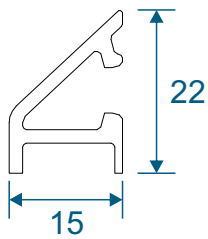

Lay Bars - For Open In & Out Doors	16
Coupling - Open Out Doors	17
Coupling - Open In Doors	18
Astragal Bars	19

Outer Frame, Sash & Handle Plate

W20015 - Equal Leg Outer Frame

W20027 - Sash

W20038 - Lock / Handle Plate

Transom, Mullion & Coupler

W20037 - Transom / Lay Bar

W20048 - Mullion For Double Door

W20051 - Universal Coupler

Astragal Bars, Bead & Extension

ETC582 - 19mm Flat Astragal

W10165 - 25mm Flat Astragal

W10166 - 41mm Flat Astragal

VL72 - Weather Bar

W20168 - Bead

ETC058 - 32mm Head Extension

Cills

ETC451 - 85mm Cill

ETC457 - 150mm Cill

Cills

ETC458 - 190mm Cill

ETC479 - 225mm Cill

Open Out Door

Hinge Jamb

Locking Jamb

Open Out Door

Threshold With No Cill

Threshold With 150mm Cill

Open Out Door