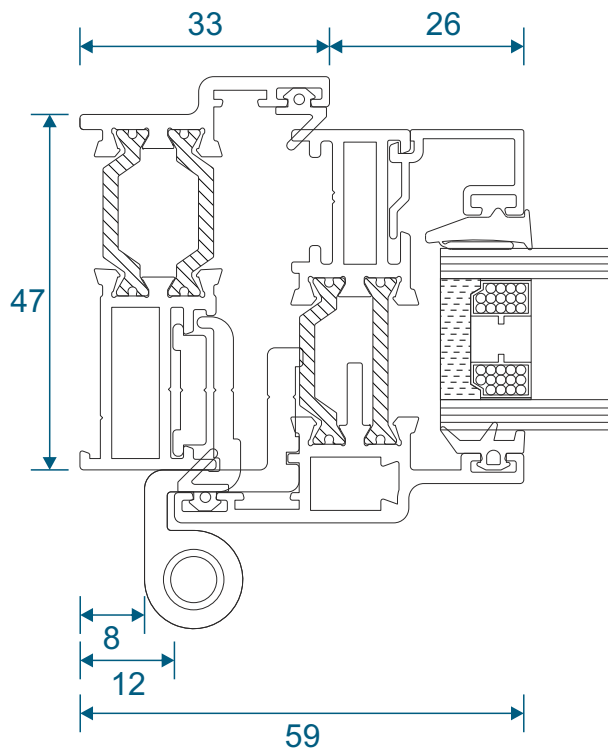

VL72 - Weather Bar

W20168 - Bead

ETC058 - 32mm Head Extension

Cills

ETC451 - 85mm Cill

ETC457 - 150mm Cill

Cills

ETC458 - 190mm Cill

ETC479 - 225mm Cill

Open Out Door

Hinge Jamb

Locking Jamb

Open Out Door

Threshold With No Cill

Threshold With 150mm Cill

Open Out Door

Open In Door

Threshold With No Cill

Threshold With 150mm Cill

Open In Door

Head

Head With Extension

Open In Door

Double Door Meeting Stile

Open In Door - Door to Opening Window

Open In Door - Door to Fixed Window

Astragal Bars

19mm Flat In And Out

25mm Flat In And Out

41mm Flat In And Out

Main Office & Factory

Units 4-5, t: 01268 681612 (20 lines)
Charfleets Road, f: 01268 510058
Canvey Island, e: sales@duration.co.uk
Essex. SS8 0PQ w: www.duration.co.uk