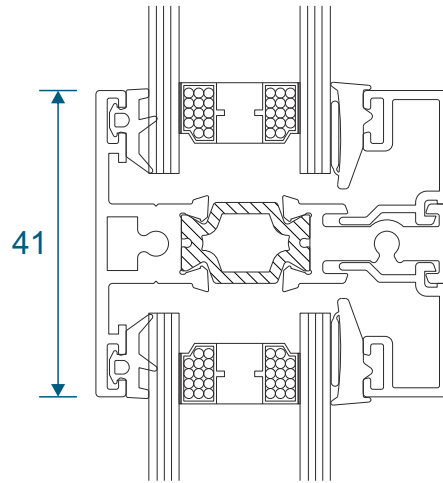

ETC479 - 225mm Cill

Open Out Door

Hinge Jamb

Locking Jamb

Open Out Door

Threshold With No Cill

Threshold With 150mm Cill

Open Out Door

Open In Door

Threshold With No Cill

Threshold With 150mm Cill

Open In Door

Head

Head With Extension

Open In Door

Double Door Meeting Stile

Double Door Meeting Stile - Handle Plate

Lay Bars

Open Out

Open In

Coupling

Open Out Door - Door to Opening Window

Open Out Door - Door to Fixed Window

Coupling

Open In Door - Door to Opening Window

Open In Door - Door to Fixed Window

Astragal Bars

19mm Flat In And Out

25mm Flat In And Out

41mm Flat In And Out

Main Office & Factory

Units 4-5, t: 01268 681612 (20 lines)
Charfleets Road, f: 01268 510058
Canvey Island, e: sales@duration.co.uk
Essex. SS8 0PQ w: www.duration.co.uk