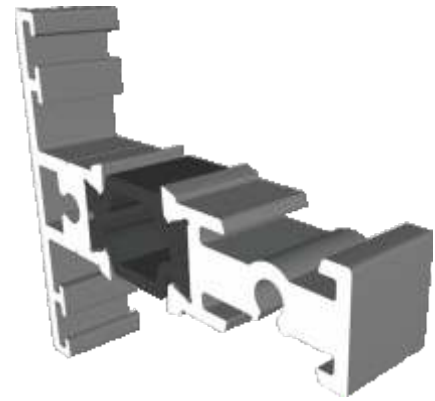

Lay Bars - For Open In & Out Doors	16
Coupling - Open Out Doors	17
Coupling - Open In Doors	18
Astragal Bars	19

Outer Frame, Sash & Handle Plate

W20015 - Equal Leg Outer Frame

W20027 - Sash

W20038 - Lock / Handle Plate

Transom, Mullion & Coupler

W20037 - Transom / Lay Bar

W20048 - Mullion For Double Door

W20051 - Universal Coupler

Astragal Bars, Bead & Extension

ETC582 - 19mm Flat Astragal

W10165 - 25mm Flat Astragal

W10166 - 41mm Flat Astragal

ETC479 - 225mm Cill

Open Out Door

Hinge Jamb

Locking Jamb

Open Out Door

Threshold With No Cill

Threshold With 150mm Cill

Open Out Door