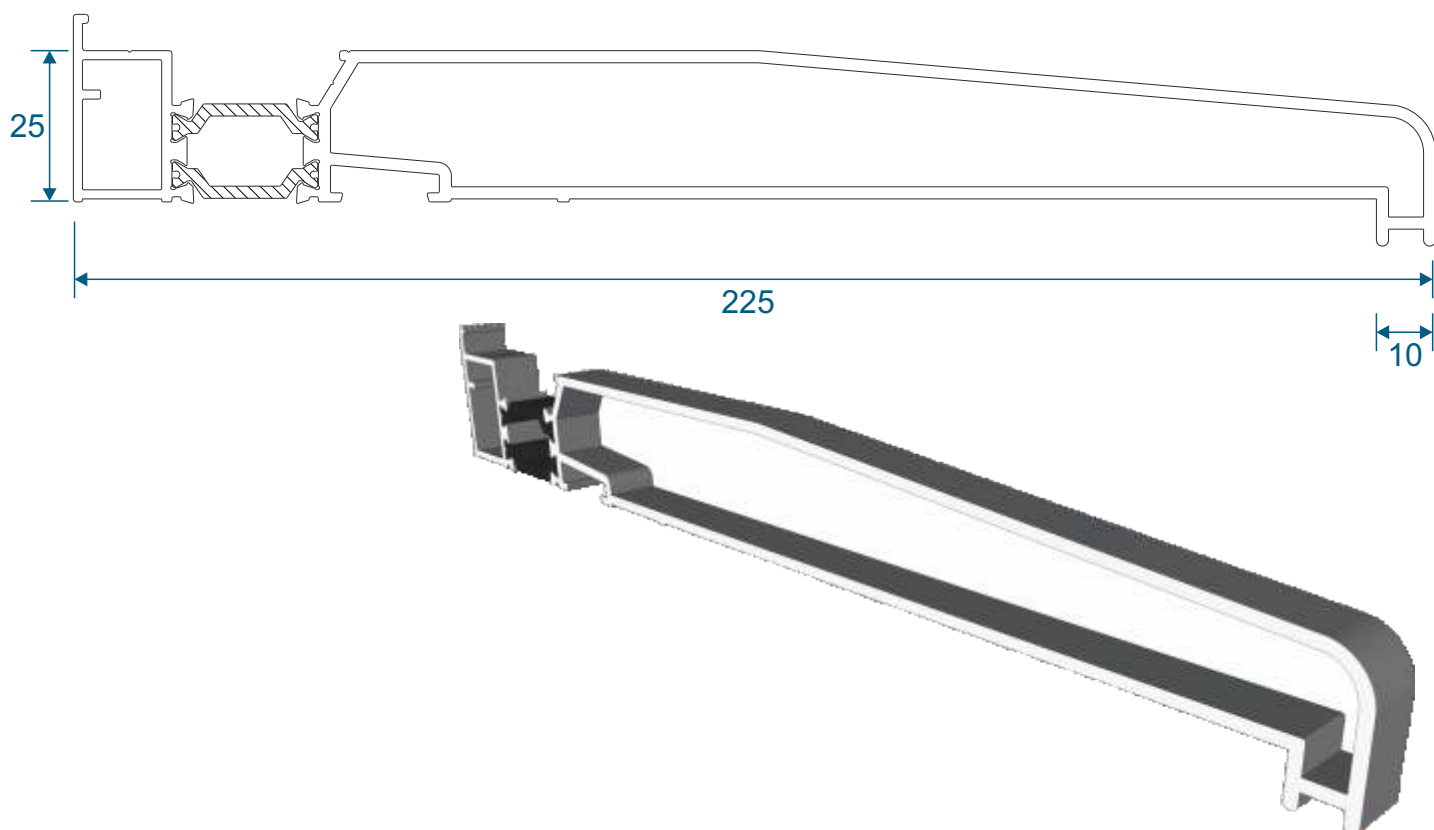

VL72 - Weather Bar

W20168 - Bead

ETC058 - 32mm Head Extension

Cills

ETC451 - 85mm Cill

ETC457 - 150mm Cill

Cills

ETC458 - 190mm Cill

ETC479 - 225mm Cill

Open Out Door

Hinge Jamb

Locking Jamb

Open Out Door

Threshold With No Cill

Threshold With 150mm Cill

Open Out Door