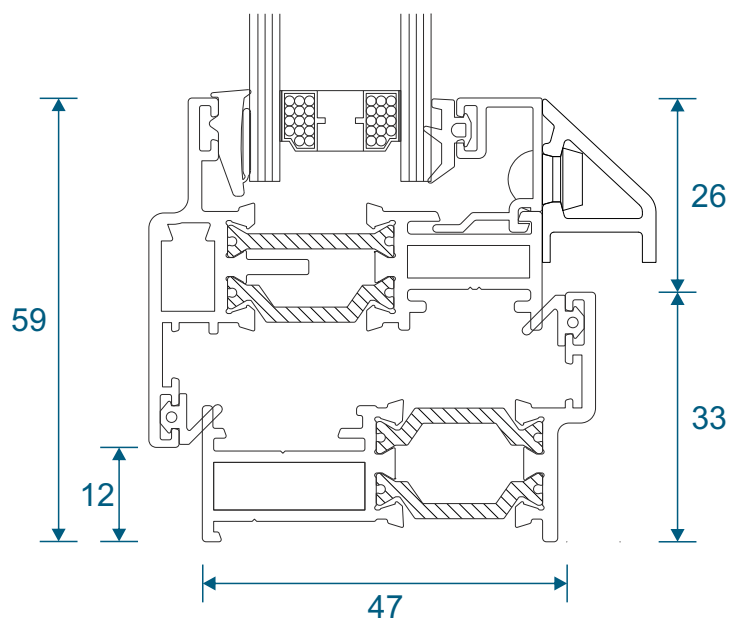

ETC479 - 225mm Cill

Open Out Door

Hinge Jamb

Locking Jamb

Open Out Door

Threshold With No Cill

Threshold With 150mm Cill

Open Out Door

Head

Head With Extension

Open Out Door

Double Door Meeting Stile

Double Door Meeting Stile - Handle Plate

Open In Door

Hinge Jamb

Locking Jamb

Open In Door

Threshold With No Cill

Threshold With 150mm Cill

Open In Door

Head

Head With Extension

Open In Door

Double Door Meeting Stile

Open In Door - Door to Opening Window

Open In Door - Door to Fixed Window

Astragal Bars

19mm Flat In And Out

25mm Flat In And Out

41mm Flat In And Out

Main Office & Factory

Units 4-5, t: 01268 681612 (20 lines)
Charfleets Road, f: 01268 510058
Canvey Island, e: sales@duration.co.uk
Essex. SS8 0PQ w: www.duration.co.uk