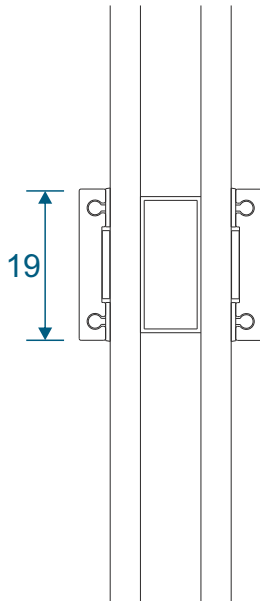

Heritage Stepped Door

Section Identification Guide

DURATION
WINDOWS

Contents

Sections

Outer Frame, Sash & Handle Plate	3
Transom, Mullion & Coupler	4
Astragal Bars, Bead & Extension	5
Cills	6 - 7

Open Out Doors

Double Door Meeting Stile - Handle Plate

Lay Bars

Open Out

Open In

Coupling

Open Out Door - Door to Opening Window

Open Out Door - Door to Fixed Window

Coupling

Open In Door - Door to Opening Window

Open In Door - Door to Fixed Window

Astragal Bars

19mm Flat In And Out

25mm Flat In And Out

41mm Flat In And Out

Main Office & Factory

Units 4-5, t: 01268 681612 (20 lines)
Charfleets Road, f: 01268 510058
Canvey Island, e: sales@duration.co.uk
Essex. SS8 0PQ w: www.duration.co.uk