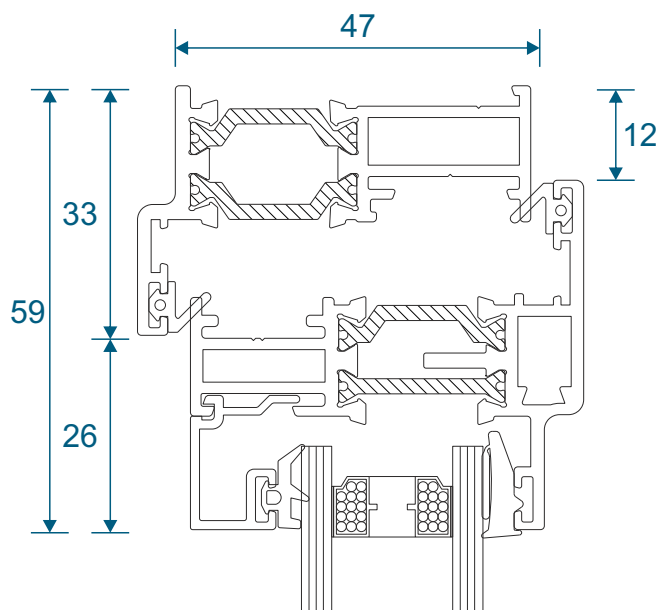

ETC479 - 225mm Cill

Open Out Door

Hinge Jamb

Locking Jamb

Open Out Door

Threshold With No Cill

Threshold With 150mm Cill

Open Out Door

Open In Door

Threshold With No Cill

Threshold With 150mm Cill

Open In Door

Head

Head With Extension

Open In Door

Double Door Meeting Stile

Double Door Meeting Stile - Handle Plate

Lay Bars

Open Out

Open In

Coupling

Open Out Door - Door to Opening Window

Open Out Door - Door to Fixed Window

Coupling

Open In Door - Door to Opening Window

Open In Door - Door to Fixed Window

Astragal Bars

19mm Flat In And Out

25mm Flat In And Out

41mm Flat In And Out

Main Office & Factory

Units 4-5, t: 01268 681612 (20 lines)
Charfleets Road, f: 01268 510058
Canvey Island, e: sales@duration.co.uk
Essex. SS8 0PQ w: www.duration.co.uk