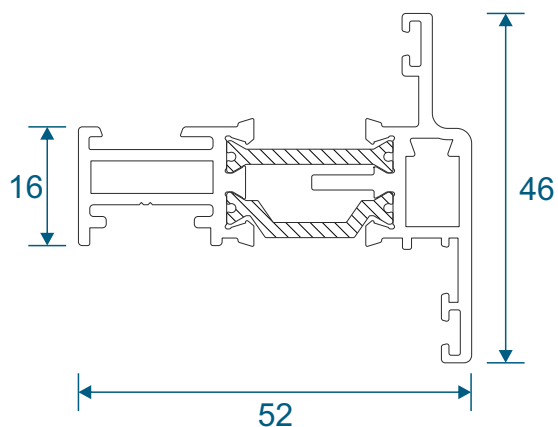

Jambs	8
Threshold - With & Without Cill	9
Head - With & Without Extension	10
Double Door Meeting Stiles	11

Open In Doors

Jambs	12
Threshold - With & Without Cill	13
Head - With & Without Extension	14
Double Door Meeting Stiles	15

Lay Bars - For Open In & Out Doors	16
Coupling - Open Out Doors	17
Coupling - Open In Doors	18
Astragal Bars	19

Outer Frame, Sash & Handle Plate

W20015 - Equal Leg Outer Frame

W20027 - Sash

W20038 - Lock / Handle Plate

ETC479 - 225mm Cill

Open Out Door

Hinge Jamb

Locking Jamb

Open Out Door

Threshold With No Cill

Threshold With 150mm Cill

Open Out Door

Open In Door - Door to Opening Window

Open In Door - Door to Fixed Window

Astragal Bars

19mm Flat In And Out

25mm Flat In And Out

41mm Flat In And Out

Main Office & Factory

Units 4-5, t: 01268 681612 (20 lines)
Charfleets Road, f: 01268 510058
Canvey Island, e: sales@duration.co.uk
Essex. SS8 0PQ w: www.duration.co.uk