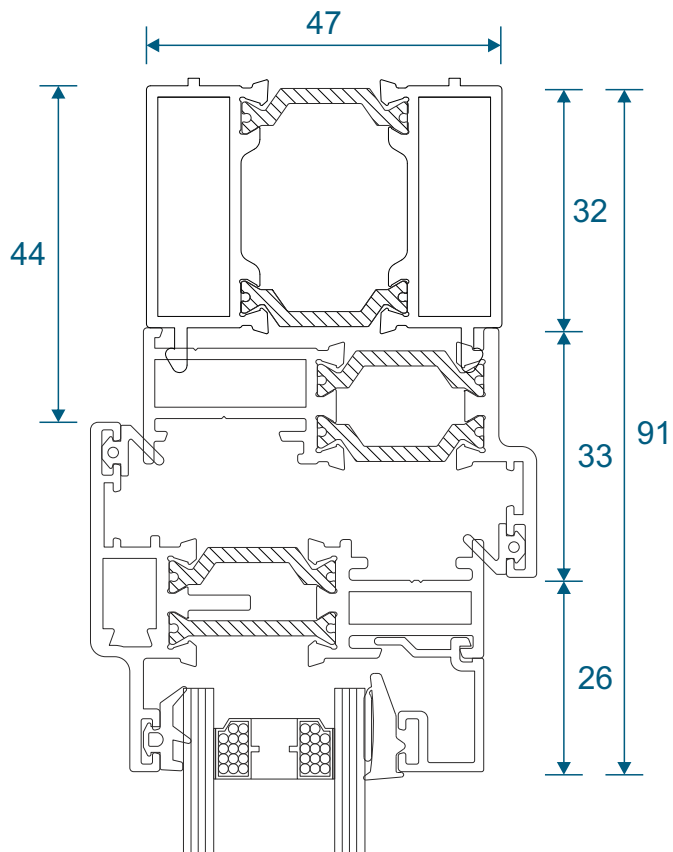

Head With Extension