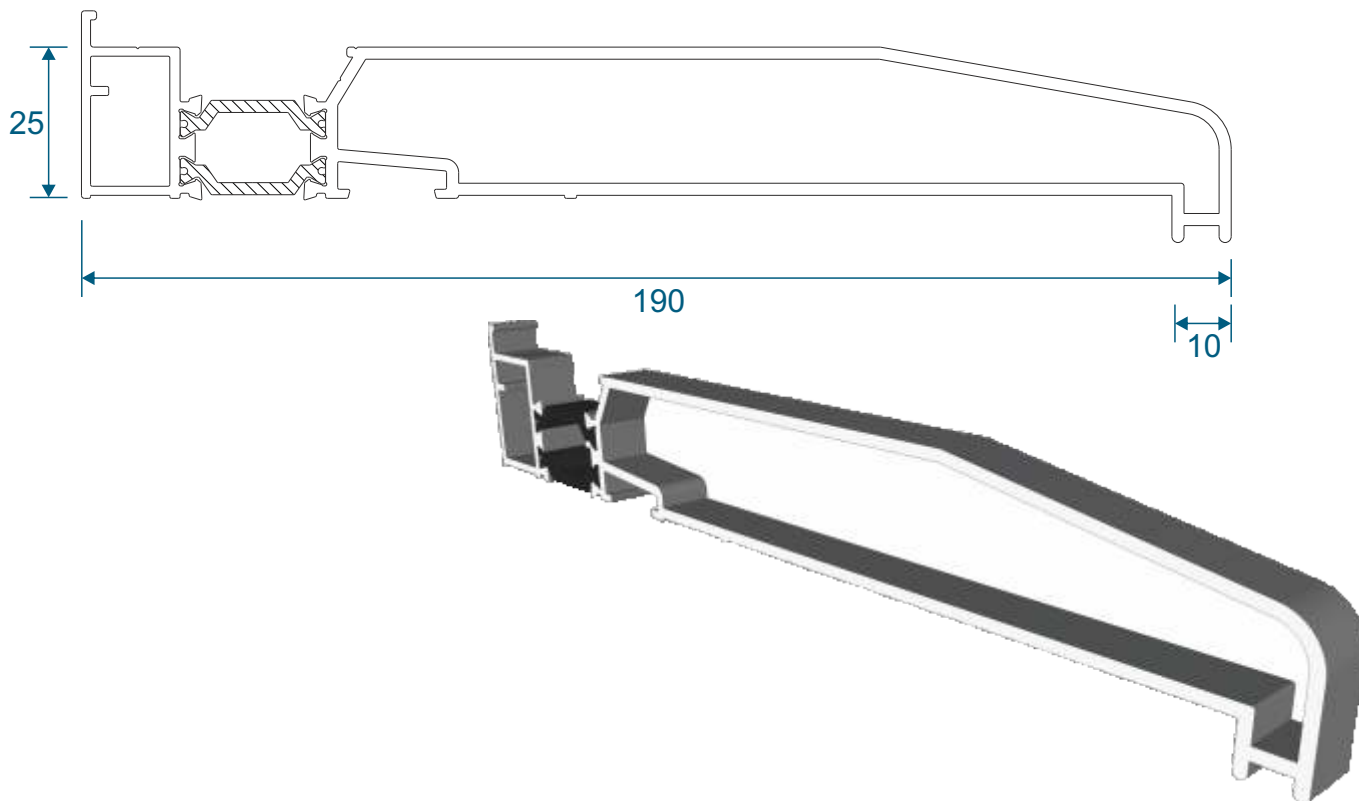

VL72 - Weather Bar

W20168 - Bead

ETC058 - 32mm Head Extension

Cills

ETC451 - 85mm Cill

ETC457 - 150mm Cill

Cills

ETC458 - 190mm Cill

ETC479 - 225mm Cill

Open Out Door

Hinge Jamb

Locking Jamb

Open Out Door

Threshold With No Cill

Threshold With 150mm Cill

Open Out Door