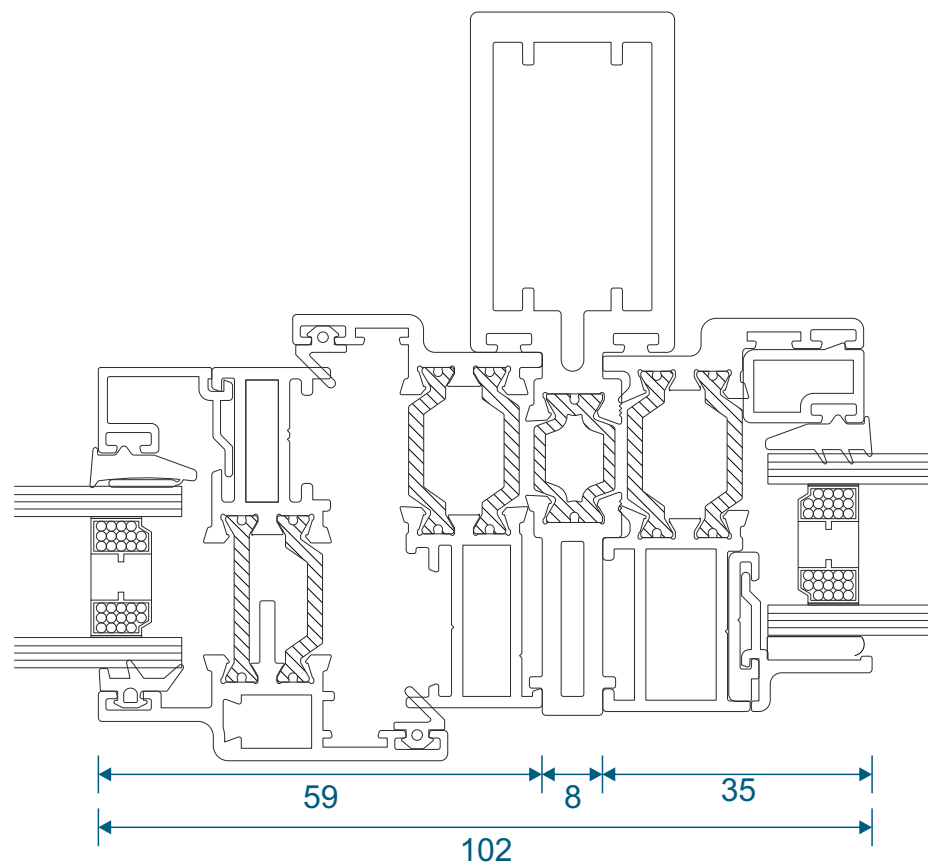

Open In Door

Threshold With No Cill

Threshold With 150mm Cill

Open In Door

Head

Head With Extension

Open In Door

Double Door Meeting Stile

Double Door Meeting Stile - Handle Plate

Lay Bars

Open Out

Open In

Coupling

Open Out Door - Door to Opening Window

Open Out Door - Door to Fixed Window

Coupling

Open In Door - Door to Opening Window

Open In Door - Door to Fixed Window

Astragal Bars

19mm Flat In And Out

25mm Flat In And Out

41mm Flat In And Out

Main Office & Factory

Units 4-5, t: 01268 681612 (20 lines)
Charfleets Road, f: 01268 510058
Canvey Island, e: sales@duration.co.uk
Essex. SS8 0PQ w: www.duration.co.uk