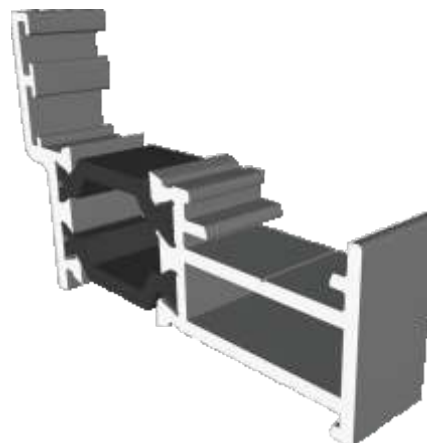

Heritage Stepped Door

Section Identification Guide

DURATION
WINDOWS

Contents

Sections

Outer Frame, Sash & Handle Plate	3
Transom, Mullion & Coupler	4
Astragal Bars, Bead & Extension	5
Cills	6 - 7

Open Out Doors

Jambs	8
Threshold - With & Without Cill	9
Head - With & Without Extension	10
Double Door Meeting Stiles	11

Open In Doors

Jambs	12
Threshold - With & Without Cill	13
Head - With & Without Extension	14
Double Door Meeting Stiles	15

Lay Bars - For Open In & Out Doors	16
Coupling - Open Out Doors	17
Coupling - Open In Doors	18
Astragal Bars	19

Outer Frame, Sash & Handle Plate

W20015 - Equal Leg Outer Frame

W20027 - Sash

W20038 - Lock / Handle Plate