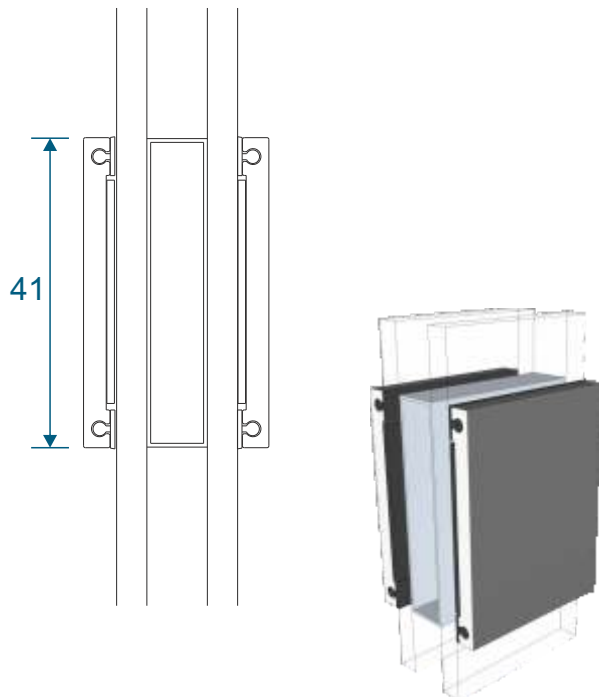

Open In Door - Door to Opening Window

Open In Door - Door to Fixed Window

Astragal Bars

19mm Flat In And Out

25mm Flat In And Out

41mm Flat In And Out

Main Office & Factory

Units 4-5, t: 01268 681612 (20 lines)
Charfleets Road, f: 01268 510058
Canvey Island, e: sales@duration.co.uk
Essex. SS8 0PQ w: www.duration.co.uk