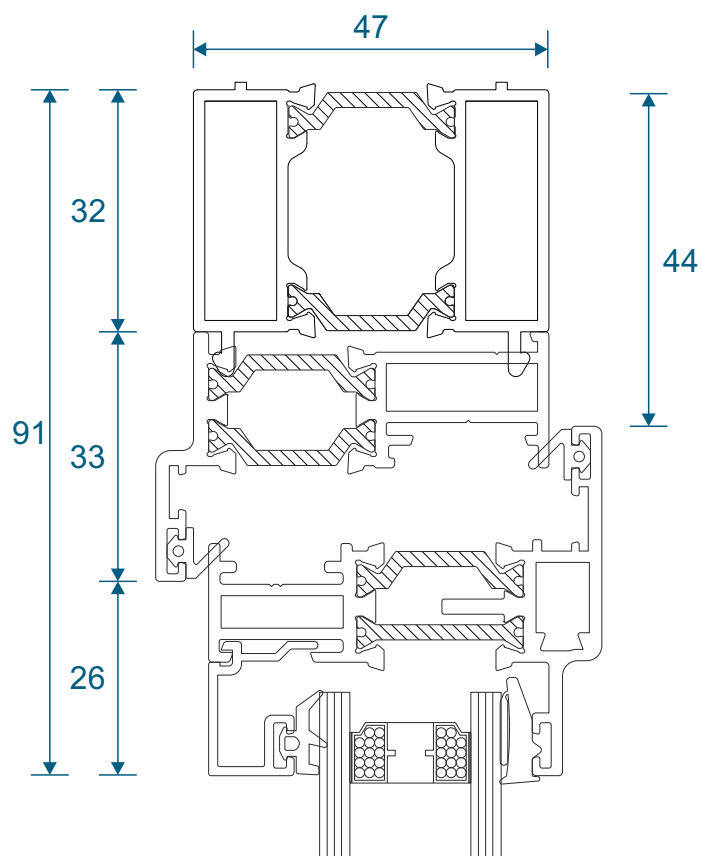

ETC479 - 225mm Cill

Open Out Door

Hinge Jamb

Locking Jamb

Open Out Door

Threshold With No Cill

Threshold With 150mm Cill

Open Out Door

Open In Door

Threshold With No Cill

Threshold With 150mm Cill

Open In Door

Head

Head With Extension

Open In Door

Double Door Meeting Stile

Double Door Meeting Stile - Handle Plate

Lay Bars

Open Out

Open In

Coupling

Open Out Door - Door to Opening Window

Open Out Door - Door to Fixed Window

Coupling

Open In Door - Door to Opening Window

Open In Door - Door to Fixed Window

Astragal Bars

19mm Flat In And Out

25mm Flat In And Out

41mm Flat In And Out

Main Office & Factory

Units 4-5, t: 01268 681612 (20 lines)
Charfleets Road, f: 01268 510058
Canvey Island, e: sales@duration.co.uk
Essex. SS8 0PQ w: www.duration.co.uk