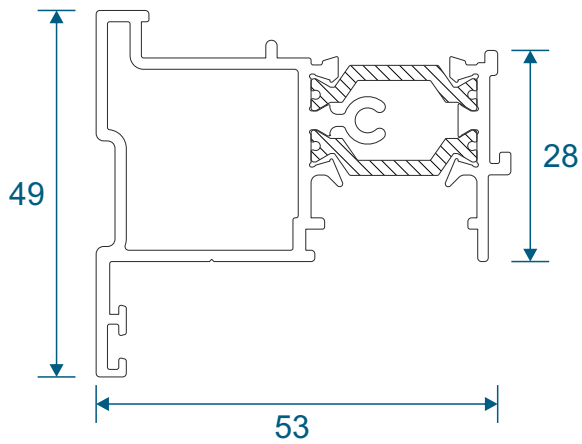

W20048 - Mullion For Double Door