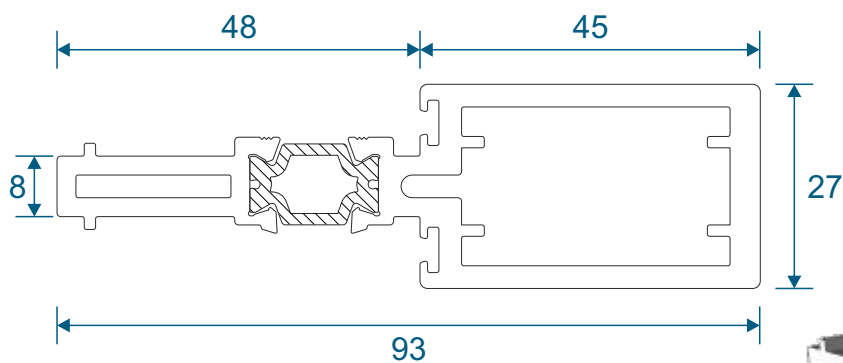

Transom, Mullion & Coupler

W20037 - Transom / Lay Bar

W20048 - Mullion For Double Door

W20051 - Universal Coupler

Astragal Bars, Bead & Extension

ETC582 - 19mm Flat Astragal

W10165 - 25mm Flat Astragal

W10166 - 41mm Flat Astragal

VL72 - Weather Bar

W20168 - Bead

ETC058 - 32mm Head Extension

Cills

ETC451 - 85mm Cill

ETC457 - 150mm Cill

Cills

ETC458 - 190mm Cill

ETC479 - 225mm Cill

Open Out Door

Hinge Jamb

Locking Jamb

Open Out Door

Threshold With No Cill

Threshold With 150mm Cill

Open Out Door