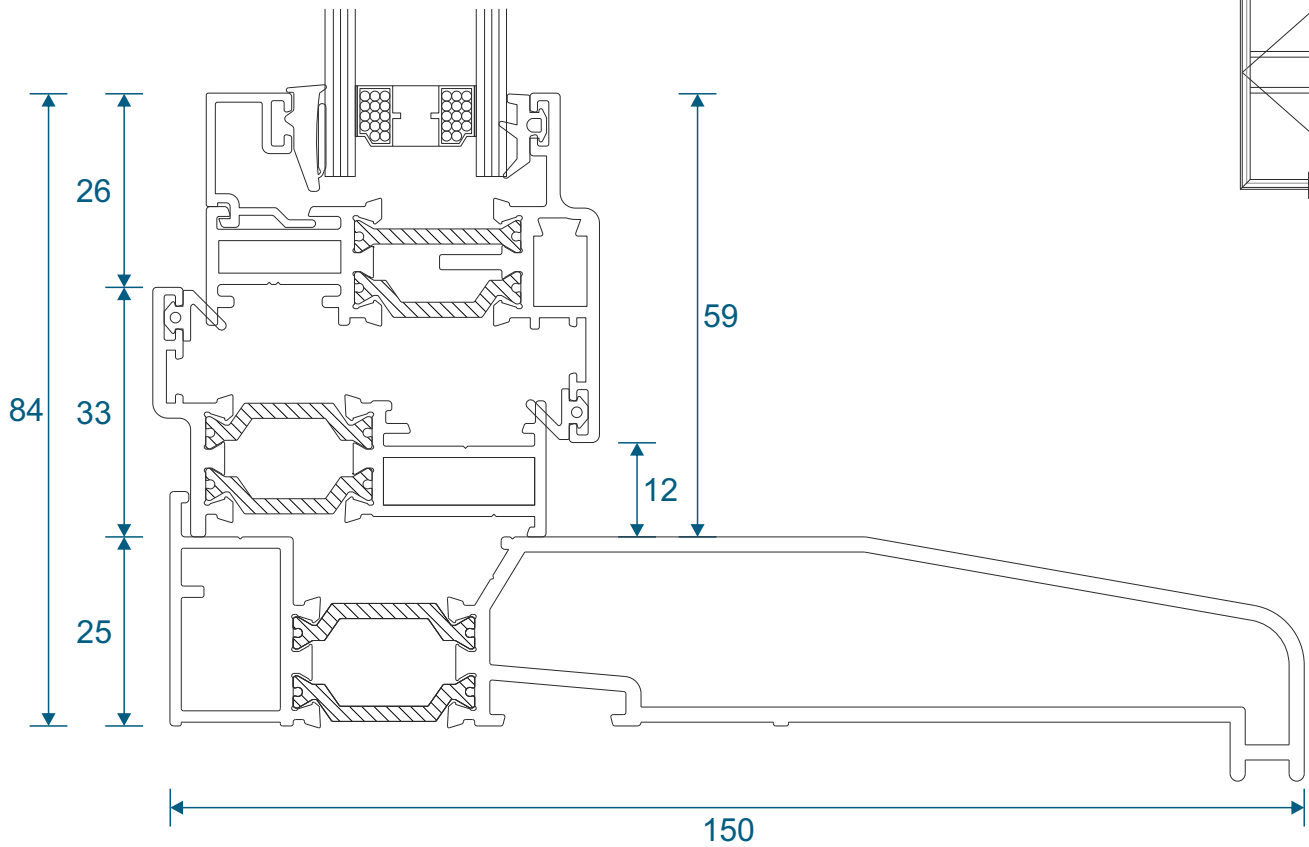

VL72 - Weather Bar

W20168 - Bead

ETC058 - 32mm Head Extension

Cills

ETC451 - 85mm Cill

ETC457 - 150mm Cill

Cills

ETC458 - 190mm Cill

ETC479 - 225mm Cill

Open Out Door

Hinge Jamb

Locking Jamb

Open Out Door

Threshold With No Cill

Threshold With 150mm Cill

Open Out Door

Open In Door

Threshold With No Cill

Threshold With 150mm Cill

Open In Door

Head

Head With Extension

Open In Door

Double Door Meeting Stile

Open In Door - Door to Opening Window

Open In Door - Door to Fixed Window

Astragal Bars

19mm Flat In And Out

25mm Flat In And Out

41mm Flat In And Out

Main Office & Factory

Units 4-5, t: 01268 681612 (20 lines)
Charfleets Road, f: 01268 510058
Canvey Island, e: sales@duration.co.uk
Essex. SS8 0PQ w: www.duration.co.uk