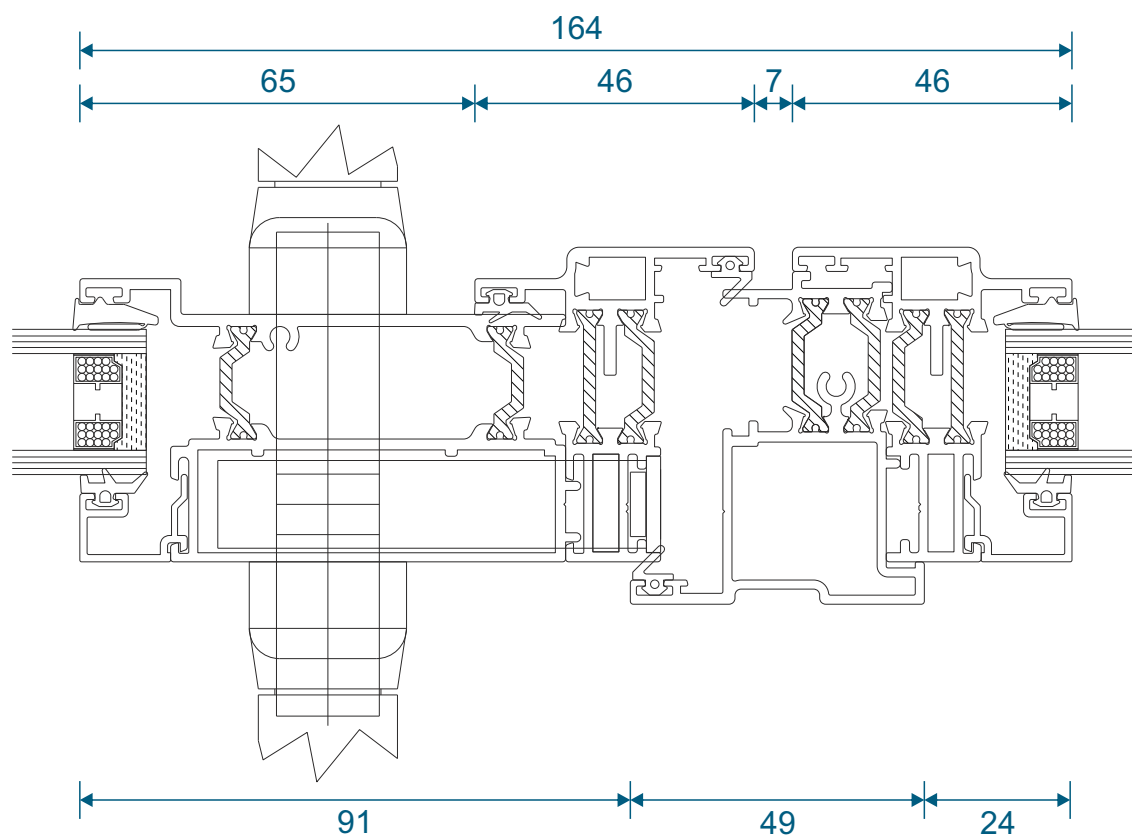

Double Door Meeting Stile - Handle Plate