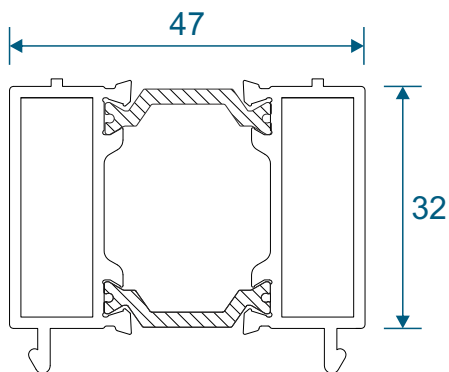

Transom, Mullion & Coupler

W20037 - Transom / Lay Bar

W20048 - Mullion For Double Door

W20051 - Universal Coupler

Astragal Bars, Bead & Extension

ETC582 - 19mm Flat Astragal

W10165 - 25mm Flat Astragal

W10166 - 41mm Flat Astragal

VL72 - Weather Bar

W20168 - Bead

ETC058 - 32mm Head Extension

Cills

ETC451 - 85mm Cill

ETC457 - 150mm Cill

Cills

ETC458 - 190mm Cill

ETC479 - 225mm Cill

Open Out Door

Hinge Jamb

Locking Jamb

Open Out Door

Threshold With No Cill

Threshold With 150mm Cill

Open Out Door

Open In Door - Door to Opening Window

Open In Door - Door to Fixed Window

Astragal Bars

19mm Flat In And Out

25mm Flat In And Out

41mm Flat In And Out

Main Office & Factory

Units 4-5, t: 01268 681612 (20 lines)
Charfleets Road, f: 01268 510058
Canvey Island, e: sales@duration.co.uk
Essex. SS8 0PQ w: www.duration.co.uk