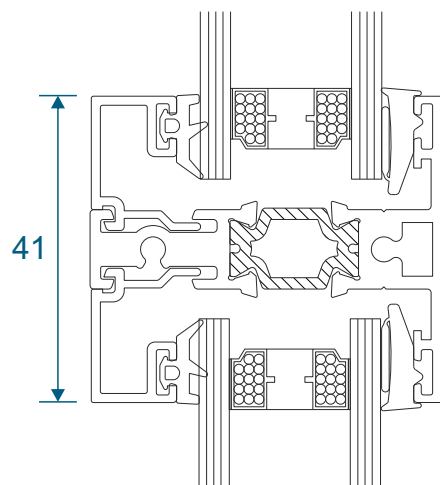

ETC479 - 225mm Cill

Open Out Door

Hinge Jamb

Locking Jamb

Open Out Door

Threshold With No Cill

Threshold With 150mm Cill

Open Out Door

Open In Door

Threshold With No Cill

Threshold With 150mm Cill

Open In Door

Head

Head With Extension

Open In Door

Double Door Meeting Stile

Double Door Meeting Stile - Handle Plate

Lay Bars

Open Out

Open In

Coupling

Open Out Door - Door to Opening Window

Open Out Door - Door to Fixed Window

Coupling

Open In Door - Door to Opening Window

Open In Door - Door to Fixed Window

Astragal Bars

19mm Flat In And Out

25mm Flat In And Out

41mm Flat In And Out

Main Office & Factory

Units 4-5, t: 01268 681612 (20 lines)
Charfleets Road, f: 01268 510058
Canvey Island, e: sales@duration.co.uk
Essex. SS8 0PQ w: www.duration.co.uk