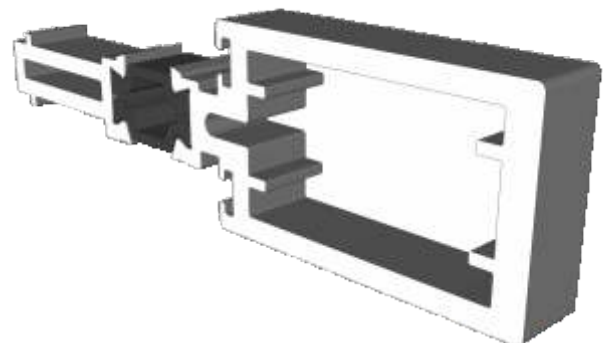

Transom, Mullion & Coupler

W20037 - Transom / Lay Bar

W20048 - Mullion For Double Door

W20051 - Universal Coupler

Astragal Bars, Bead & Extension

ETC582 - 19mm Flat Astragal

W10165 - 25mm Flat Astragal

W10166 - 41mm Flat Astragal

VL72 - Weather Bar

W20168 - Bead

ETC058 - 32mm Head Extension

Cills

ETC451 - 85mm Cill

ETC457 - 150mm Cill

Cills

ETC458 - 190mm Cill