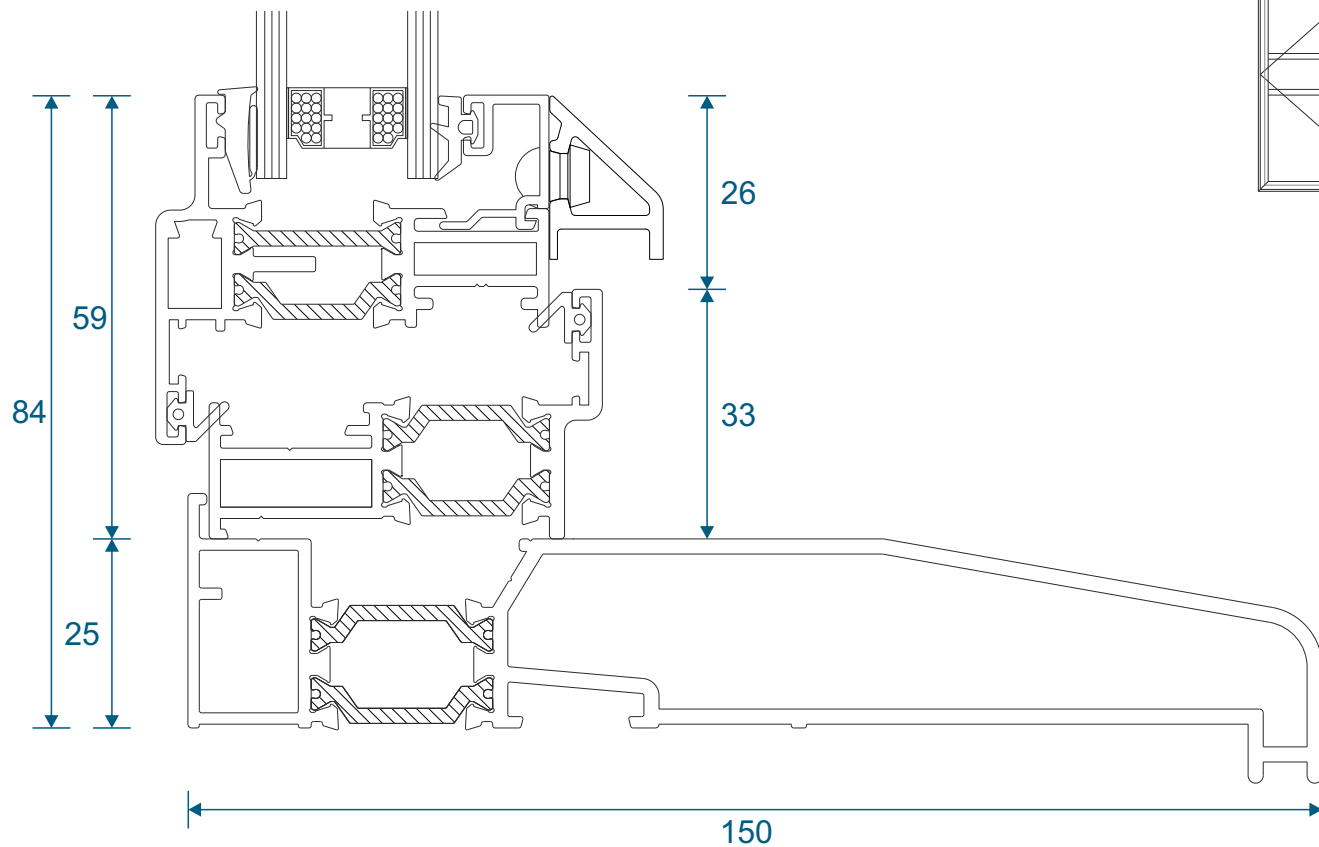

ETC479 - 225mm Cill

Open Out Door

Hinge Jamb

Locking Jamb

Open Out Door

Threshold With No Cill

Threshold With 150mm Cill

Open Out Door

Open In Door

Threshold With No Cill

Threshold With 150mm Cill

Open In Door

Head

Head With Extension

Open In Door

Double Door Meeting Stile

Open In Door - Door to Opening Window

Open In Door - Door to Fixed Window

Astragal Bars

19mm Flat In And Out

25mm Flat In And Out

41mm Flat In And Out

Main Office & Factory

Units 4-5, t: 01268 681612 (20 lines)
Charfleets Road, f: 01268 510058
Canvey Island, e: sales@duration.co.uk
Essex. SS8 0PQ w: www.duration.co.uk