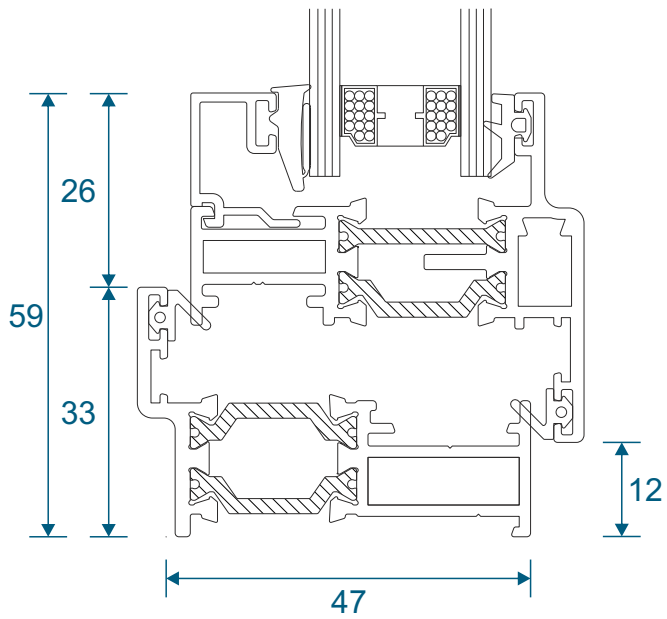

VL72 - Weather Bar

W20168 - Bead

ETC058 - 32mm Head Extension

Cills

ETC451 - 85mm Cill

ETC457 - 150mm Cill

Cills

ETC458 - 190mm Cill

ETC479 - 225mm Cill

Open Out Door

Hinge Jamb

Locking Jamb

Open Out Door

Threshold With No Cill

Threshold With 150mm Cill

Open Out Door

Open In Door

Threshold With No Cill

Threshold With 150mm Cill

Open In Door

Head

Head With Extension

Open In Door

Double Door Meeting Stile

Open In Door - Door to Opening Window

Open In Door - Door to Fixed Window

Astragal Bars

19mm Flat In And Out

25mm Flat In And Out

41mm Flat In And Out

Main Office & Factory

Units 4-5, t: 01268 681612 (20 lines)
Charfleets Road, f: 01268 510058
Canvey Island, e: sales@duration.co.uk
Essex. SS8 0PQ w: www.duration.co.uk