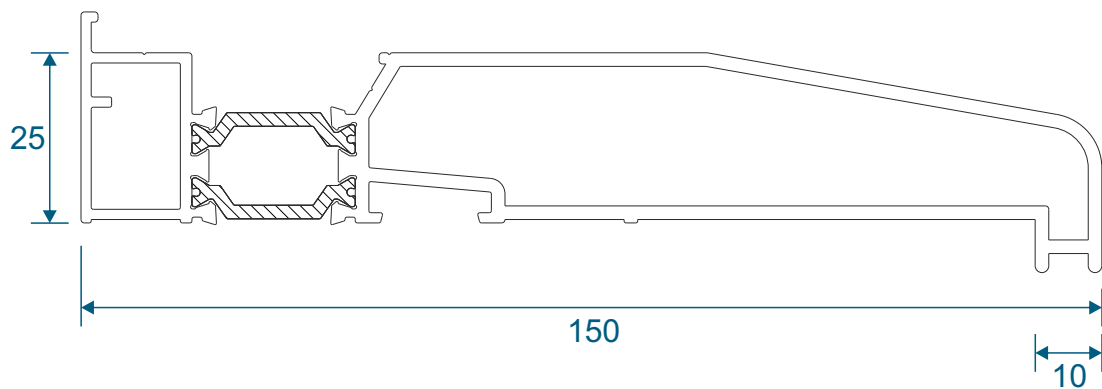

VL72 - Weather Bar

W20168 - Bead

ETC058 - 32mm Head Extension

Cills

ETC451 - 85mm Cill

ETC457 - 150mm Cill

Cills

ETC458 - 190mm Cill

ETC479 - 225mm Cill

Open Out Door

Hinge Jamb

Locking Jamb

Open Out Door

Threshold With No Cill

Threshold With 150mm Cill

Open Out Door