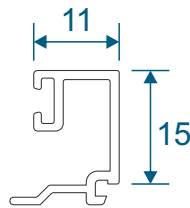

Lay Bars - For Open In & Out Doors	16
Coupling - Open Out Doors	17
Coupling - Open In Doors	18
Astragal Bars	19

Outer Frame, Sash & Handle Plate

W20015 - Equal Leg Outer Frame

W20027 - Sash

W20038 - Lock / Handle Plate

Transom, Mullion & Coupler

W20037 - Transom / Lay Bar

W20048 - Mullion For Double Door

W20051 - Universal Coupler

Astragal Bars, Bead & Extension

ETC582 - 19mm Flat Astragal

W10165 - 25mm Flat Astragal

W10166 - 41mm Flat Astragal

VL72 - Weather Bar

W20168 - Bead

ETC058 - 32mm Head Extension

Cills

ETC451 - 85mm Cill

ETC457 - 150mm Cill

Cills

ETC458 - 190mm Cill

ETC479 - 225mm Cill

Open Out Door

Hinge Jamb

Locking Jamb

Open Out Door

Threshold With No Cill

Threshold With 150mm Cill

Open Out Door