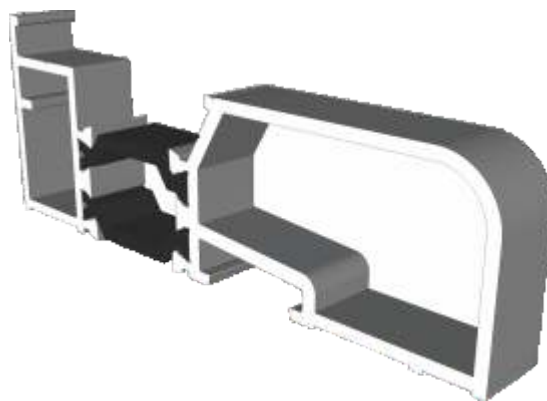

VL72 - Weather Bar

W20168 - Bead

ETC058 - 32mm Head Extension

Cills

ETC451 - 85mm Cill

ETC457 - 150mm Cill

Cills

ETC458 - 190mm Cill

ETC479 - 225mm Cill

Open Out Door

Hinge Jamb

Locking Jamb

Open Out Door

Threshold With No Cill

Threshold With 150mm Cill

Open Out Door