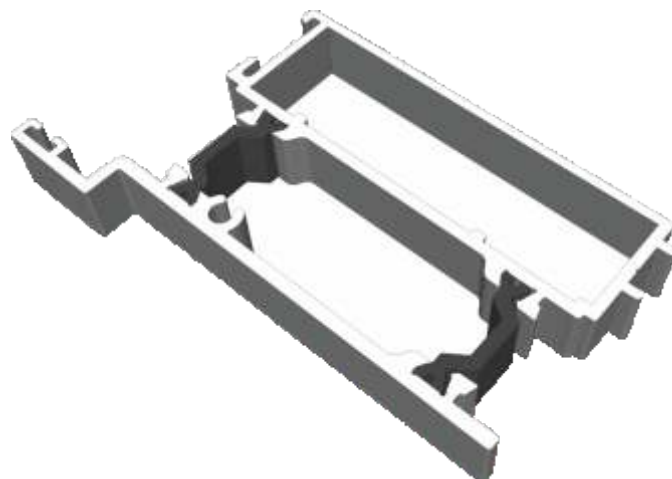

Lay Bars - For Open In & Out Doors	16
Coupling - Open Out Doors	17
Coupling - Open In Doors	18
Astragal Bars	19

Outer Frame, Sash & Handle Plate

W20015 - Equal Leg Outer Frame

W20027 - Sash

W20038 - Lock / Handle Plate