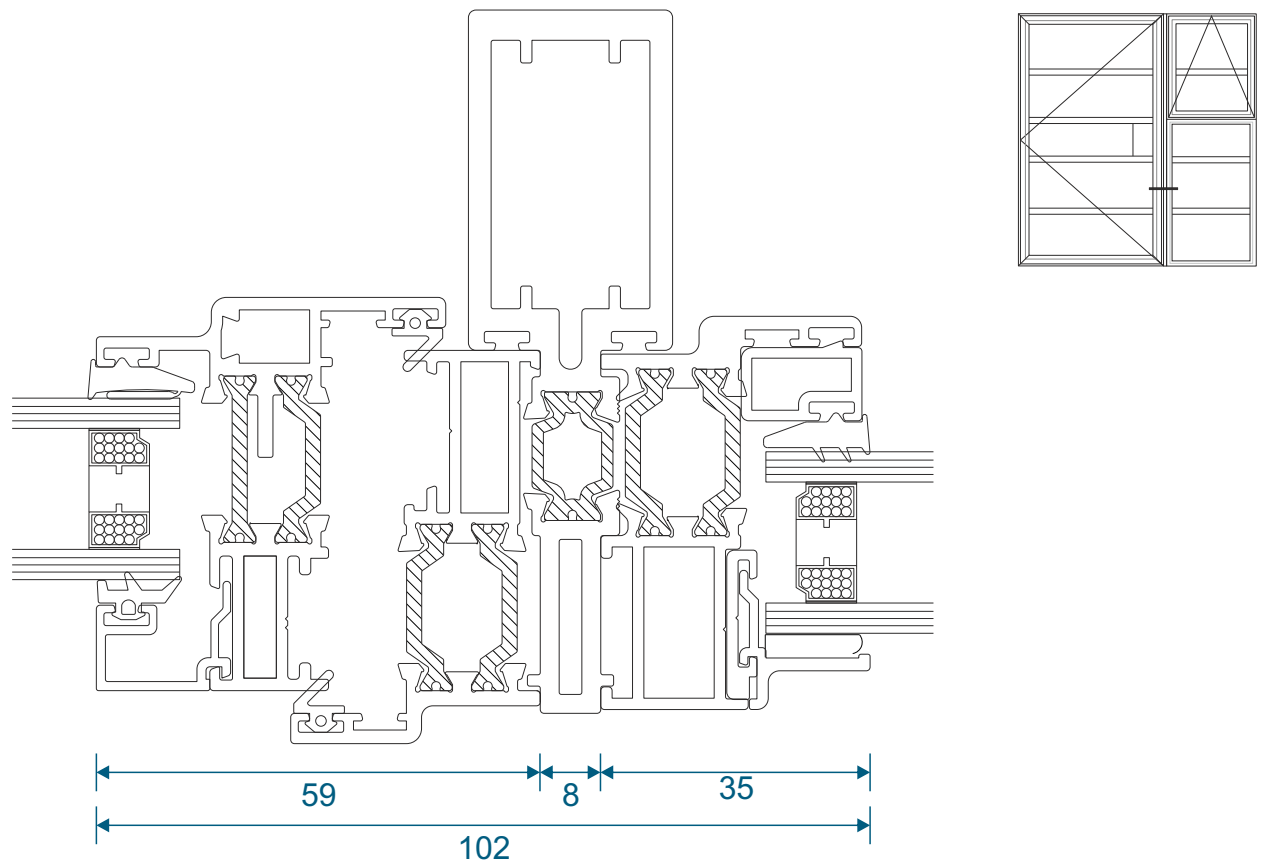

Double Door Meeting Stile - Handle Plate

Lay Bars

Open Out

Open In

Coupling

Open Out Door - Door to Opening Window

Open Out Door - Door to Fixed Window

Coupling

Open In Door - Door to Opening Window

Open In Door - Door to Fixed Window

Astragal Bars

19mm Flat In And Out

25mm Flat In And Out

41mm Flat In And Out

Main Office & Factory

Units 4-5, t: 01268 681612 (20 lines)
Charfleets Road, f: 01268 510058
Canvey Island, e: sales@duration.co.uk
Essex. SS8 0PQ w: www.duration.co.uk