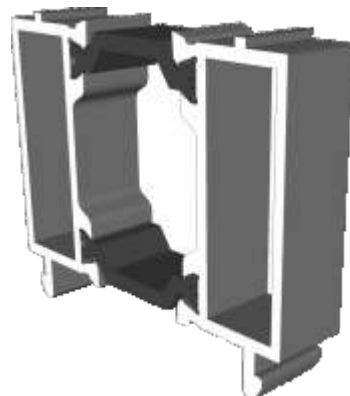

VL72 - Weather Bar

W20168 - Bead

ETC058 - 32mm Head Extension