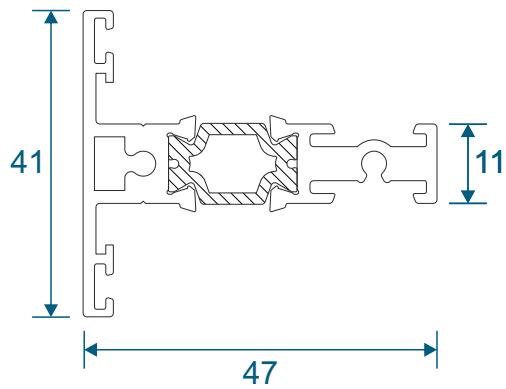

Transom, Mullion & Coupler

W20037 - Transom / Lay Bar