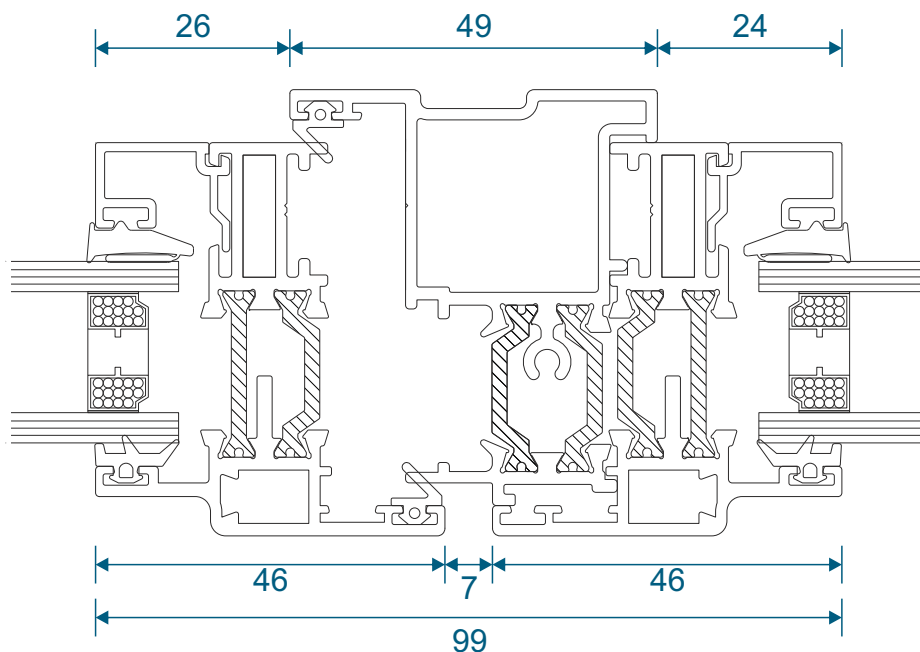

ETC479 - 225mm Cill

Open Out Door

Hinge Jamb

Locking Jamb

Open Out Door

Threshold With No Cill

Threshold With 150mm Cill

Open Out Door

Head

Head With Extension

Open Out Door

Double Door Meeting Stile

Double Door Meeting Stile - Handle Plate

Open In Door

Hinge Jamb

Locking Jamb

Open In Door

Threshold With No Cill

Threshold With 150mm Cill

Open In Door

Head

Head With Extension

Open In Door

Double Door Meeting Stile

Open In Door - Door to Opening Window

Open In Door - Door to Fixed Window

Astragal Bars

19mm Flat In And Out

25mm Flat In And Out

41mm Flat In And Out

Main Office & Factory

Units 4-5, t: 01268 681612 (20 lines)
Charfleets Road, f: 01268 510058
Canvey Island, e: sales@duration.co.uk
Essex. SS8 0PQ w: www.duration.co.uk