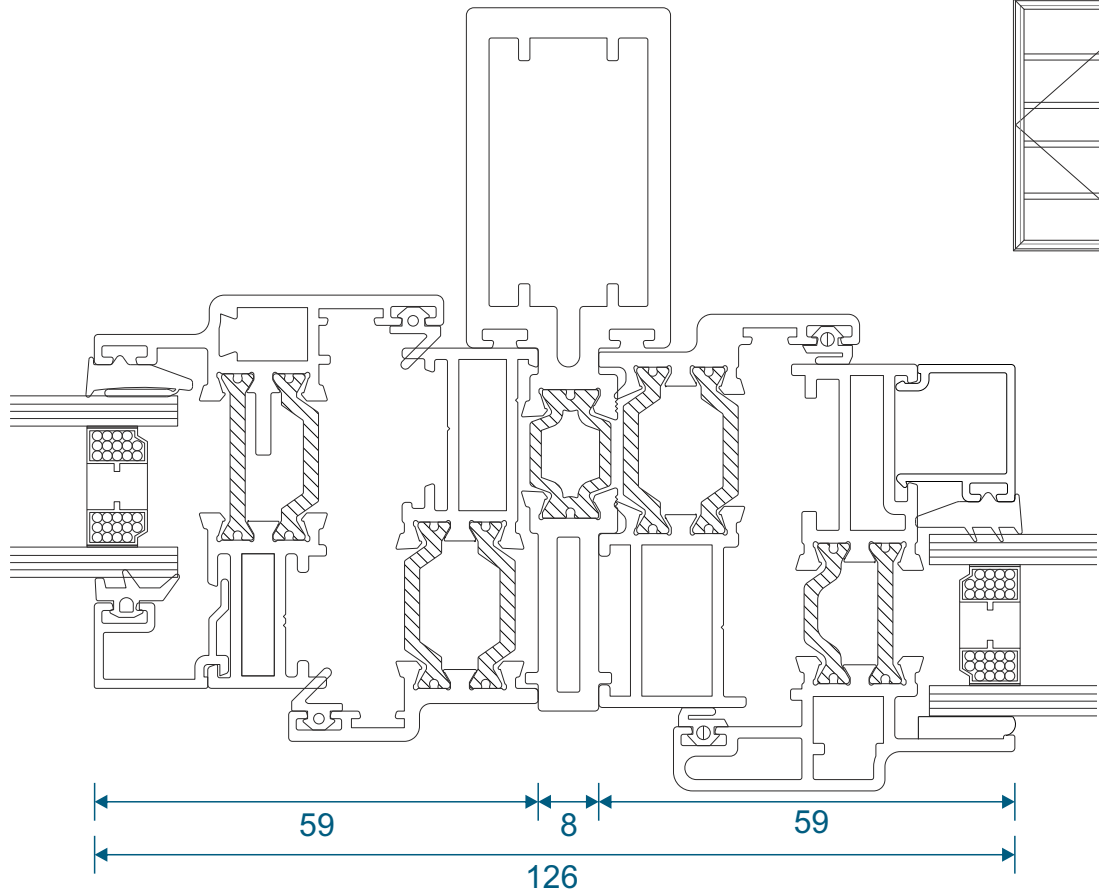

Open In Door

Threshold With No Cill

Threshold With 150mm Cill

Open In Door

Head

Head With Extension

Open In Door

Double Door Meeting Stile

Double Door Meeting Stile - Handle Plate

Lay Bars

Open Out

Open In

Coupling

Open Out Door - Door to Opening Window

Open Out Door - Door to Fixed Window

Coupling

Open In Door - Door to Opening Window

Open In Door - Door to Fixed Window

Astragal Bars

19mm Flat In And Out

25mm Flat In And Out

41mm Flat In And Out

Main Office & Factory

Units 4-5, t: 01268 681612 (20 lines)
Charfleets Road, f: 01268 510058
Canvey Island, e: sales@duration.co.uk
Essex. SS8 0PQ w: www.duration.co.uk